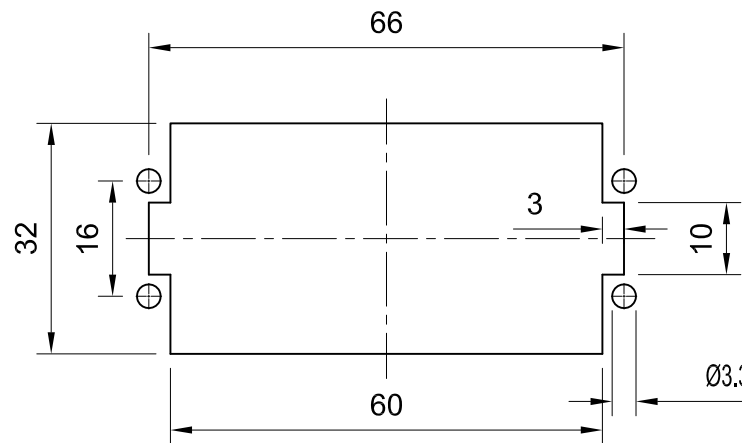

D

Panel cut out

 InKonn (Suzhou) Electric Technology Co.,Ltd.	All Dimensions in mm Original Size DIN A4	Date 2019-05-14	Drawing No. TC7211607	Rev. A00	Scale 1:1
	Type Name IA-016-F	Part No. 10 30 016 1200	Created by Shuxu Huang	Checked by Yiyi Luo	Page 1/1