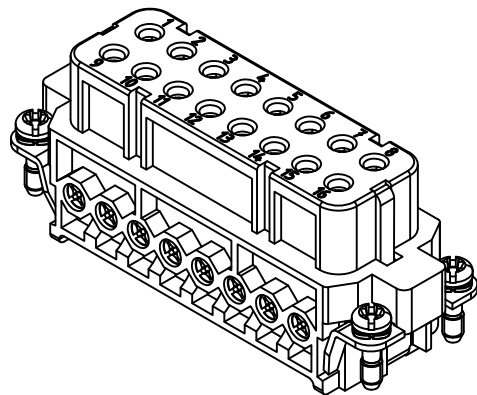

D

Panel cut out

 InKonn (Suzhou) Electric Technology Co.,Ltd.	All Dimensions in mm Original Size DIN A4	Date 2019-05-14	Drawing No. TC7211607	Rev. A00	Scale 1:1
	Type Name IA-016-F	Part No. 10 30 016 1200	Created by Shuxu Huang	Checked by Yiyi Luo	Page 1/1