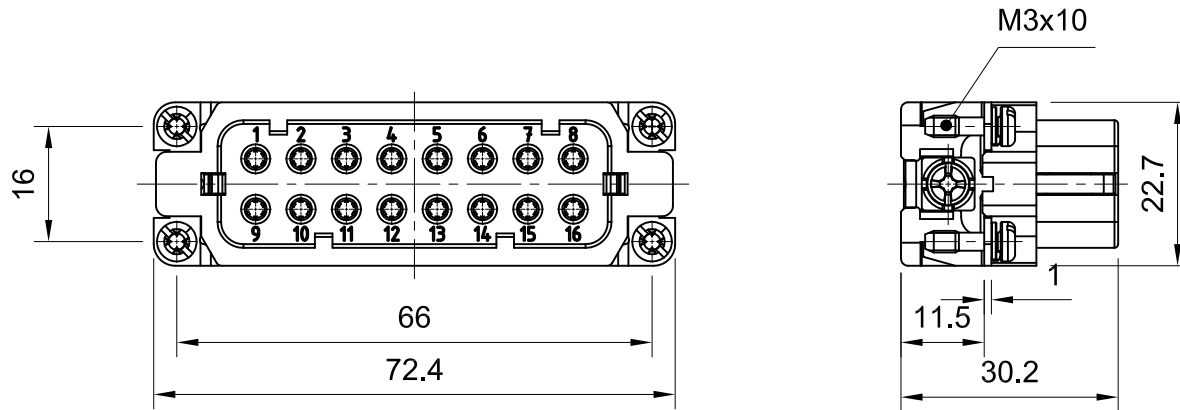

D

Panel cut out

 InKonn (Suzhou) Electric Technology Co.,Ltd.	All Dimensions in mm Original Size DIN A4	Date 2019-05-14	Drawing No. TC7211607	Rev. A00	Scale 1:1
	Type Name IA-016-F	Part No. 10 30 016 1200	Created by Shuxu Huang	Checked by Yiyi Luo	Page 1/1